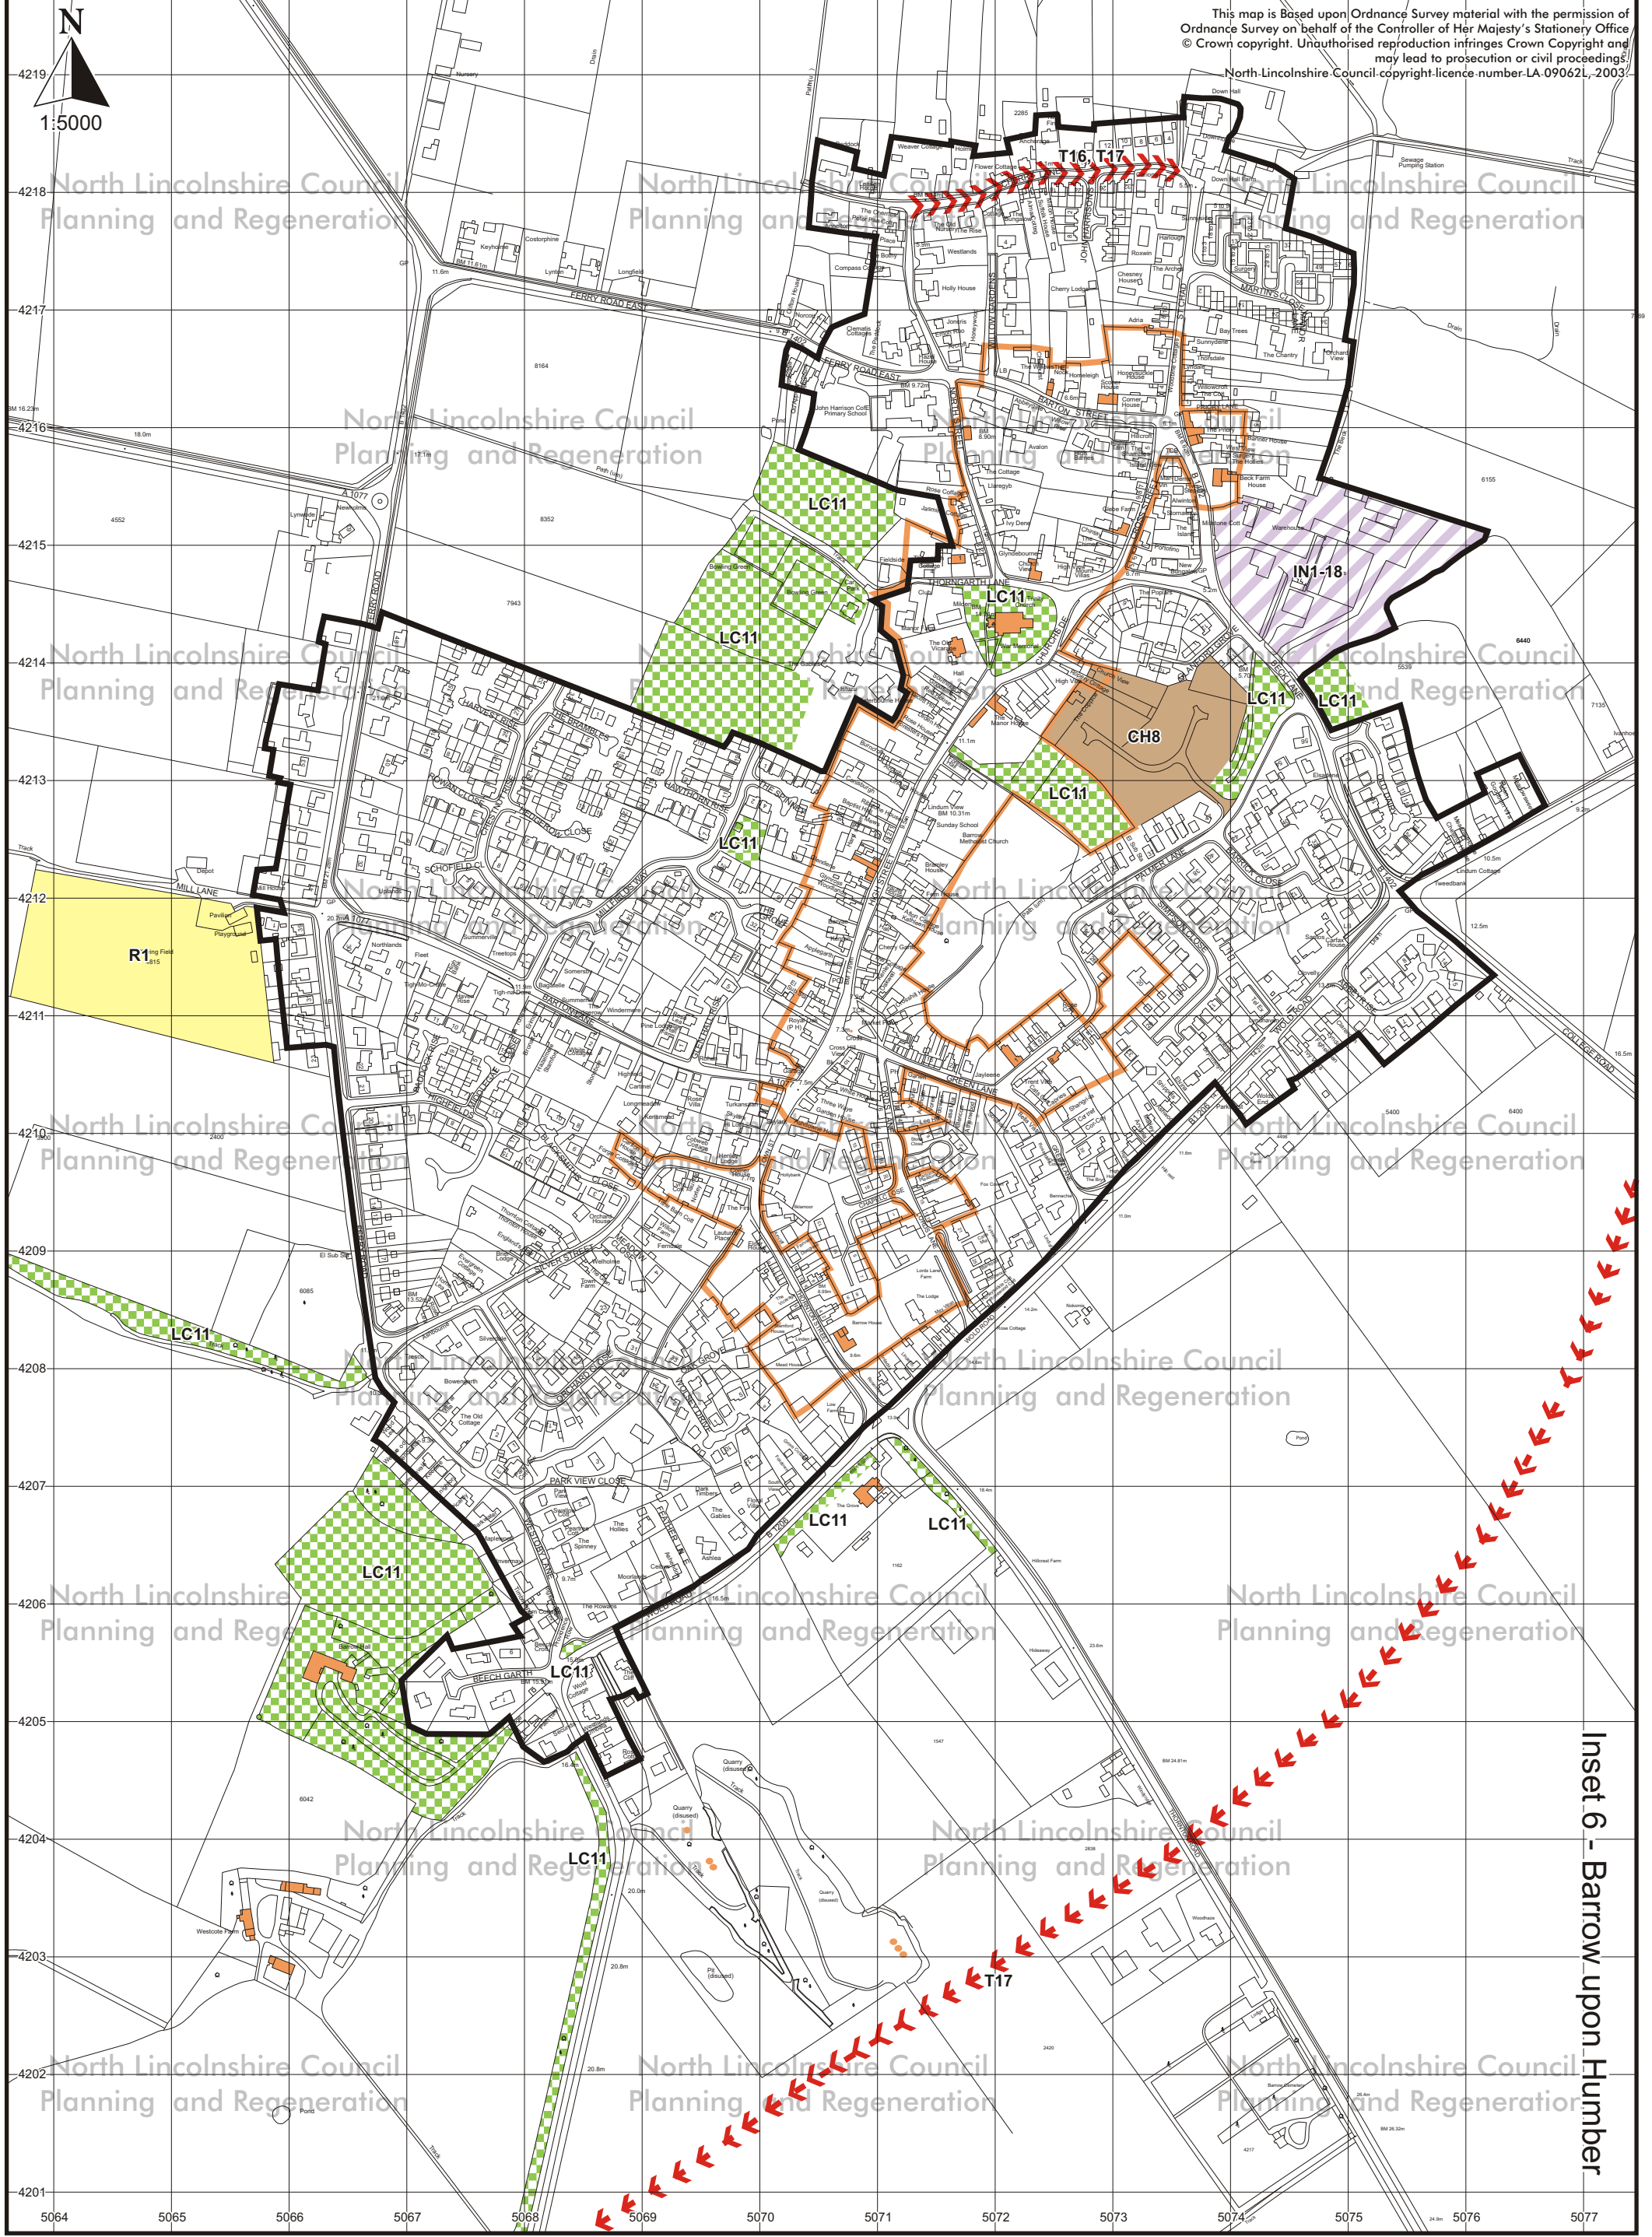

This map is Based upon Ordnance Survey material with the permission of Ordnance Survey on behalf of the Controller of Her Majesty's Stationary Office © Crown copyright. Unauthorised reproduction infringes Crown Copyright and may lead to prosecution or civil proceedings. North Lincolnshire Council copyright licence number LA 09062L, 2003

Inset 6 - Barrow upon Humber