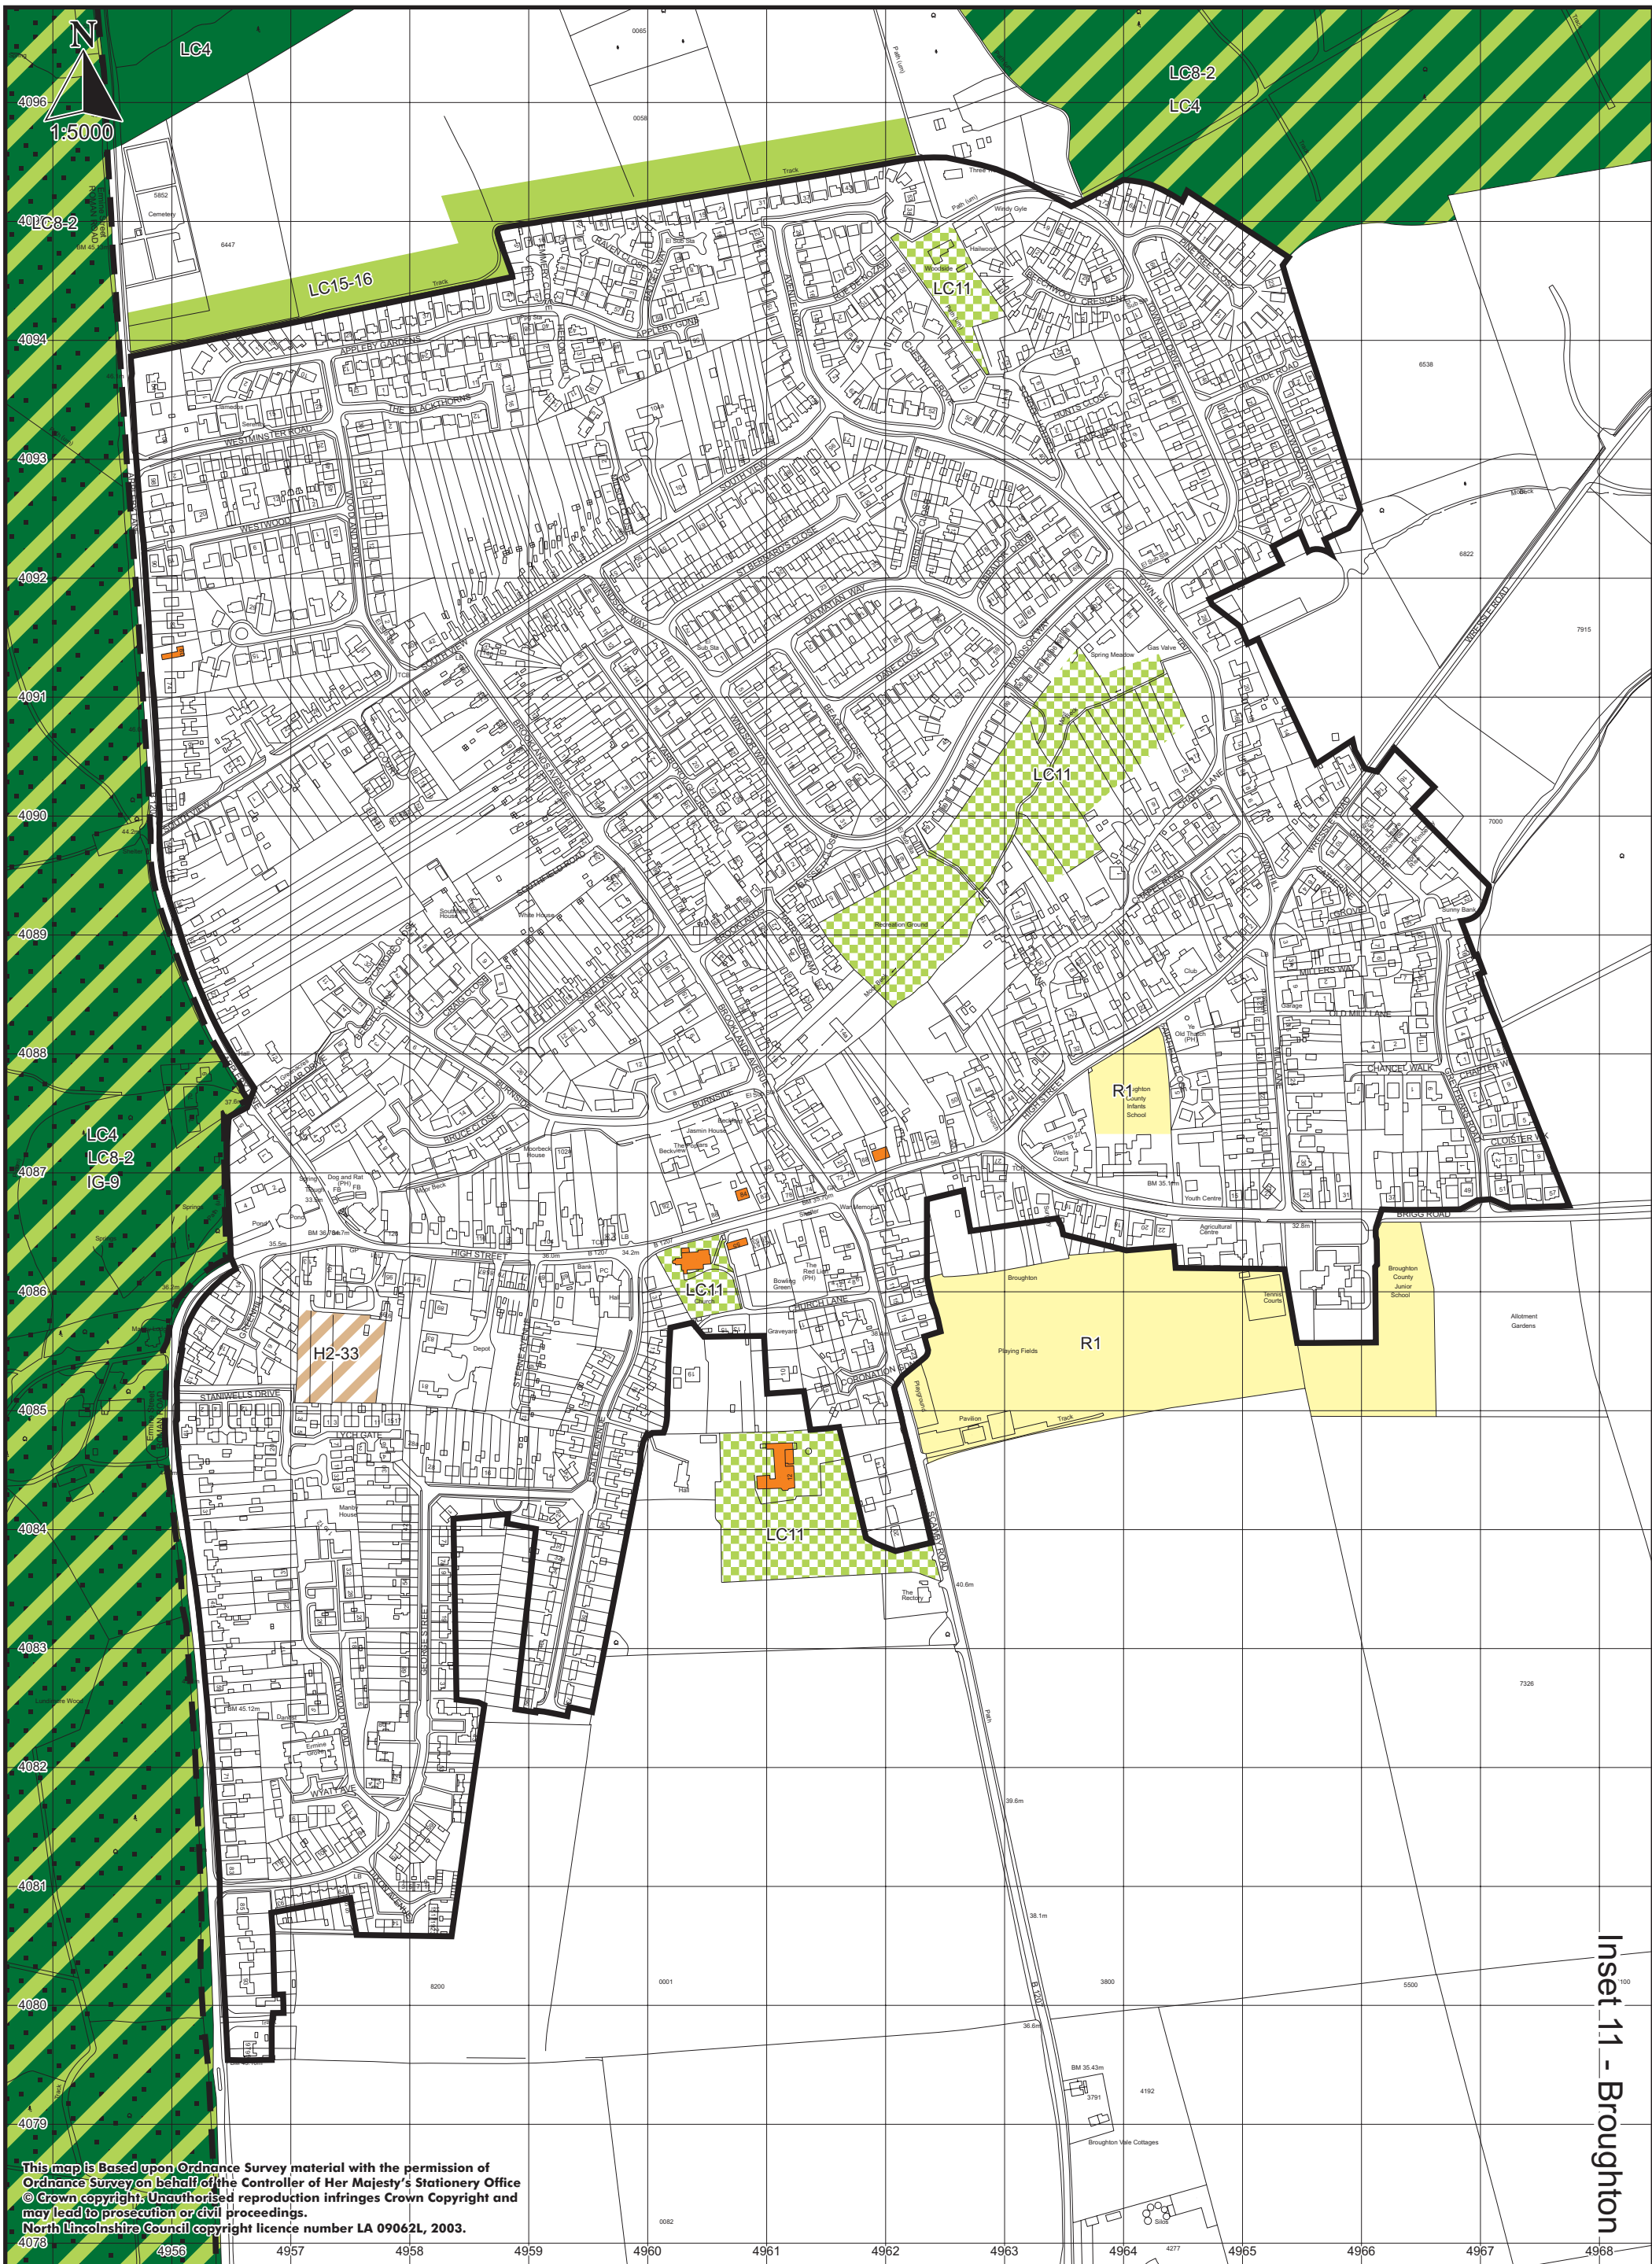

North Lincolnshire Local Plan - Adopted Plan May 2003

This map is Based upon Ordnance Survey material with the permission of Ordnance Survey on behalf of the Controller of Her Majesty's Stationery Office © Crown copyright. Unauthorised reproduction infringes Crown Copyright and may lead to prosecution or civil proceedings. North Lincolnshire Council copyright licence number LA 09062L, 2003.

Inset 11 - Broughton