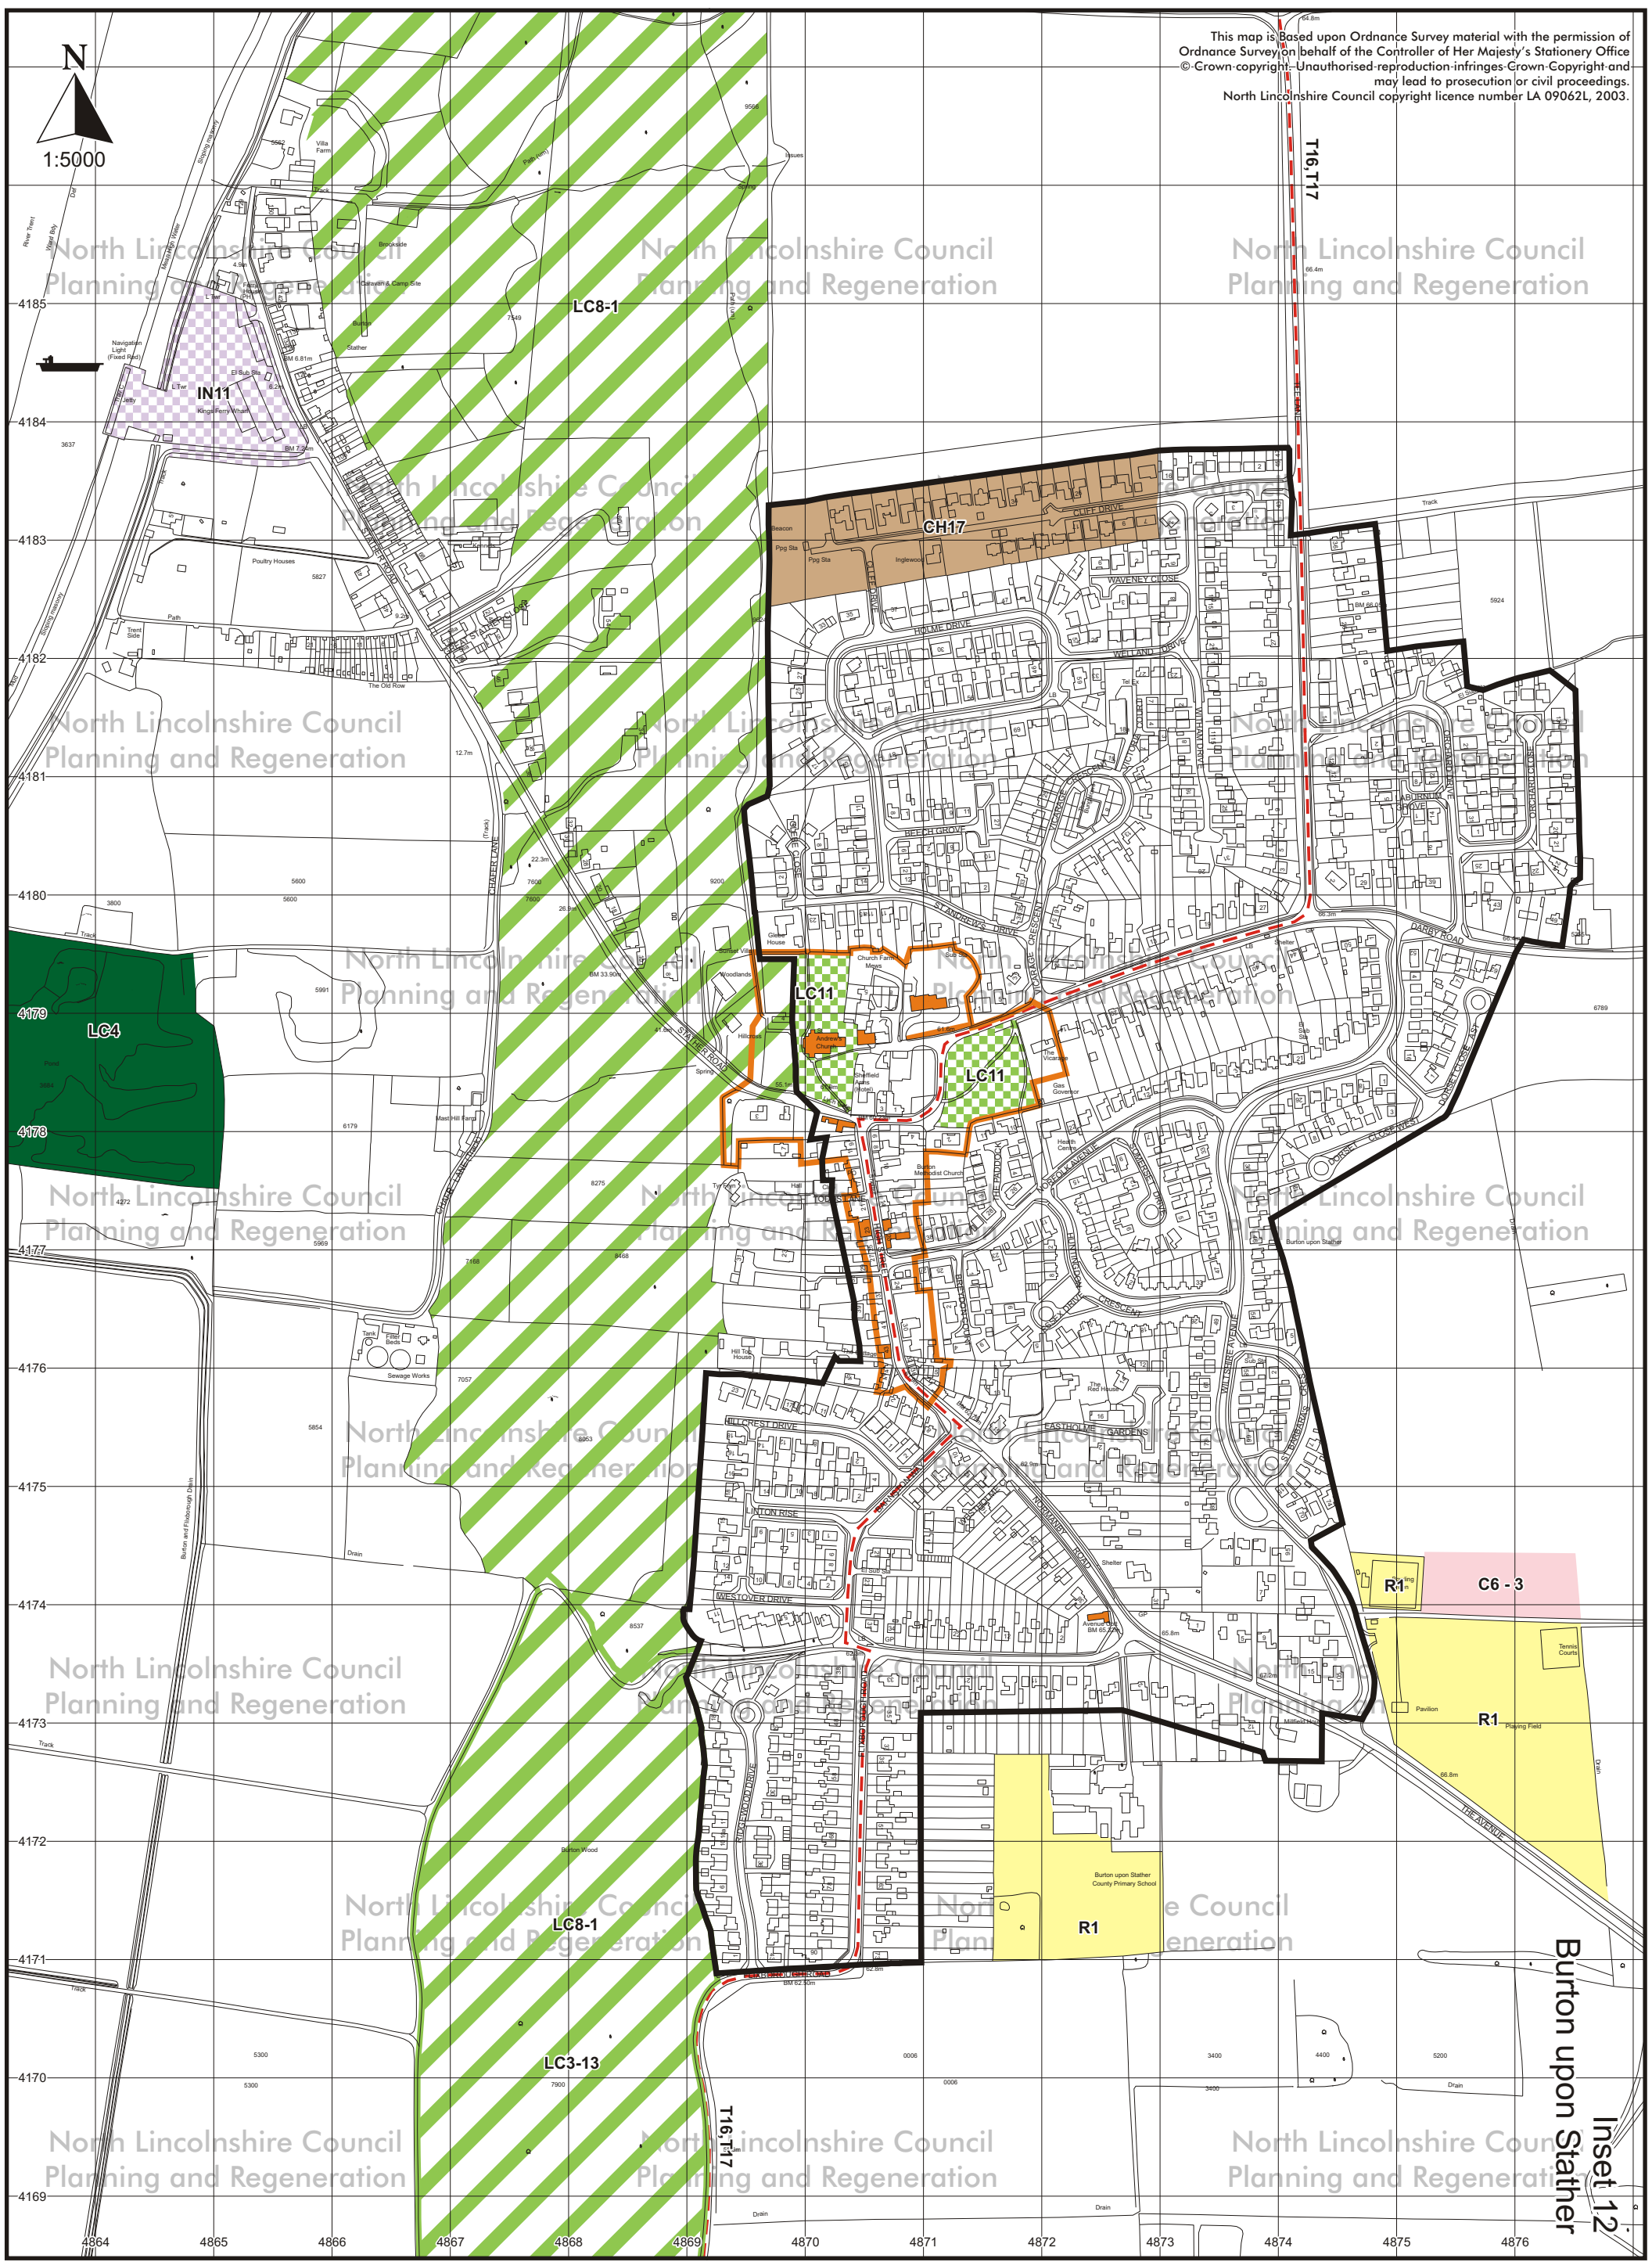

This map is based upon Ordnance Survey material with the permission of Ordnance Survey on behalf of the Controller of Her Majesty's Stationery Office © Crown copyright. Unauthorised reproduction infringes Crown Copyright and may lead to prosecution or civil proceedings. North Lincolnshire Council copyright licence number LA 09062L, 2003.

Inset 12
Burton upon Stather