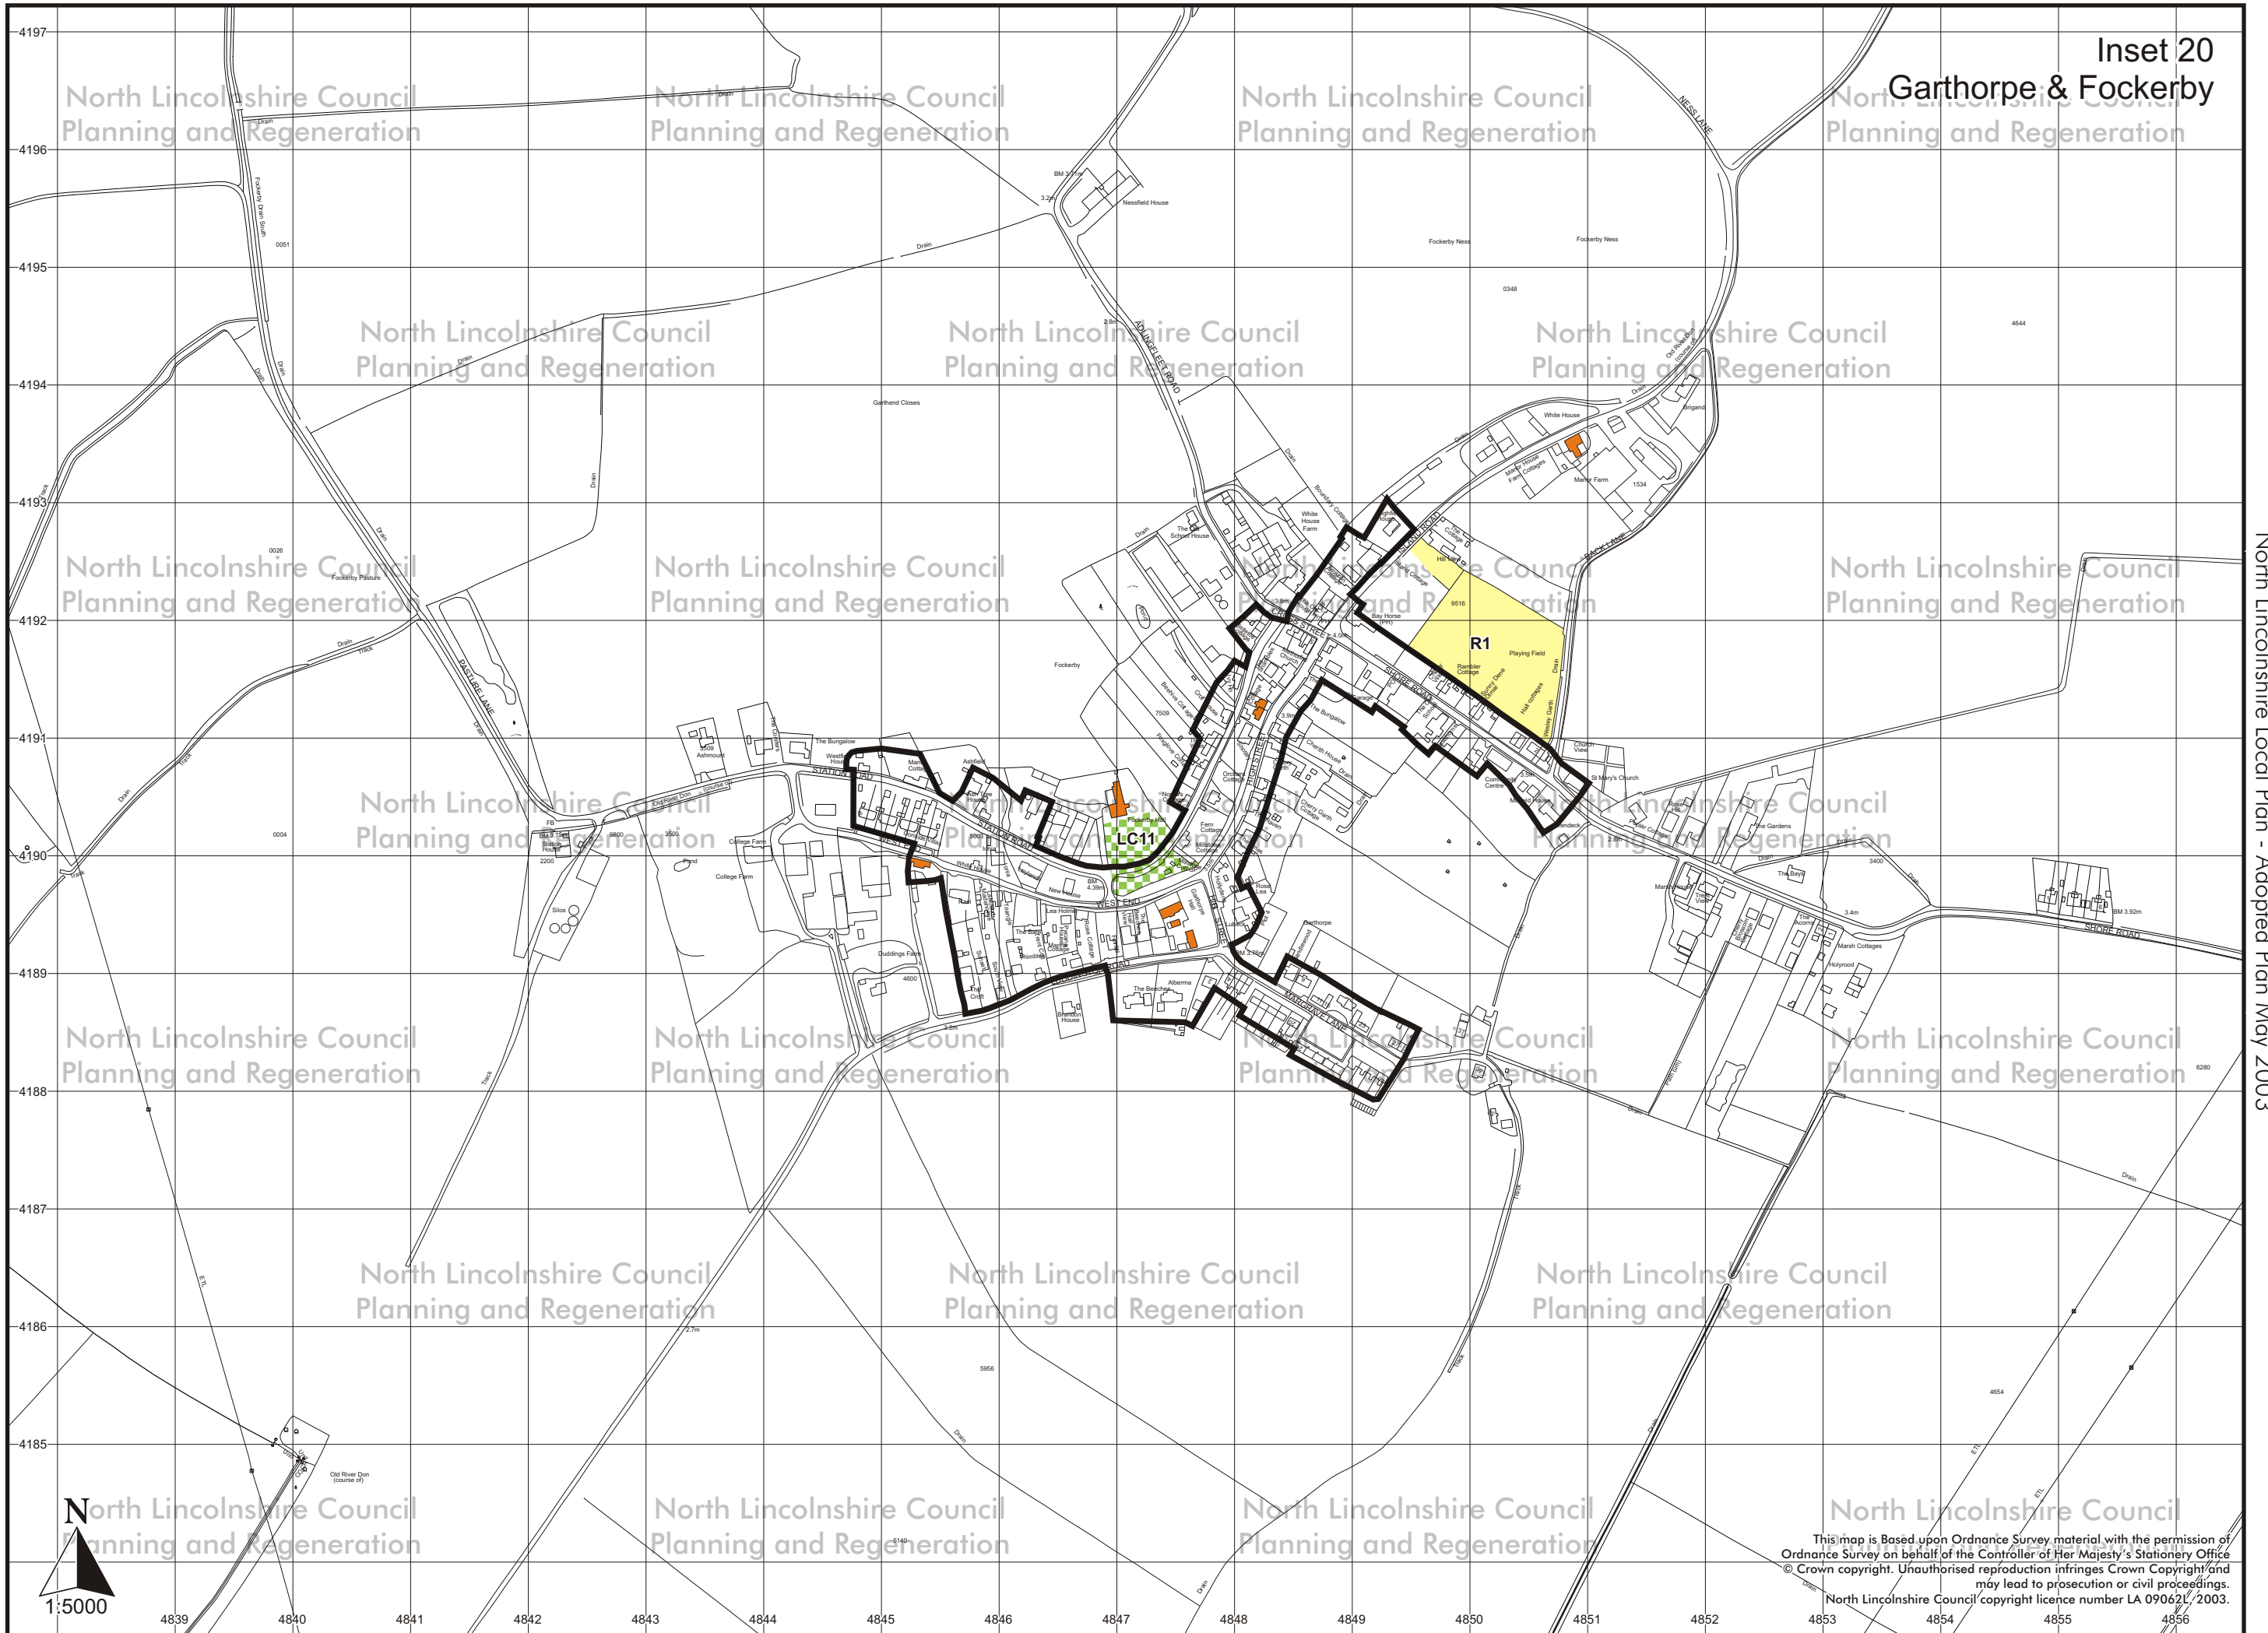

**Inset 20
Garthorpe & Fockerby**

North Lincolnshire Local Plan - Adopted Plan May 2003

This map is based upon Ordnance Survey material with the permission of Ordnance Survey on behalf of the Controller of Her Majesty's Stationery Office © Crown copyright. Unauthorised reproduction infringes Crown Copyright and may lead to prosecution or civil proceedings. North Lincolnshire Council copyright licence number LA 09062L/2003.