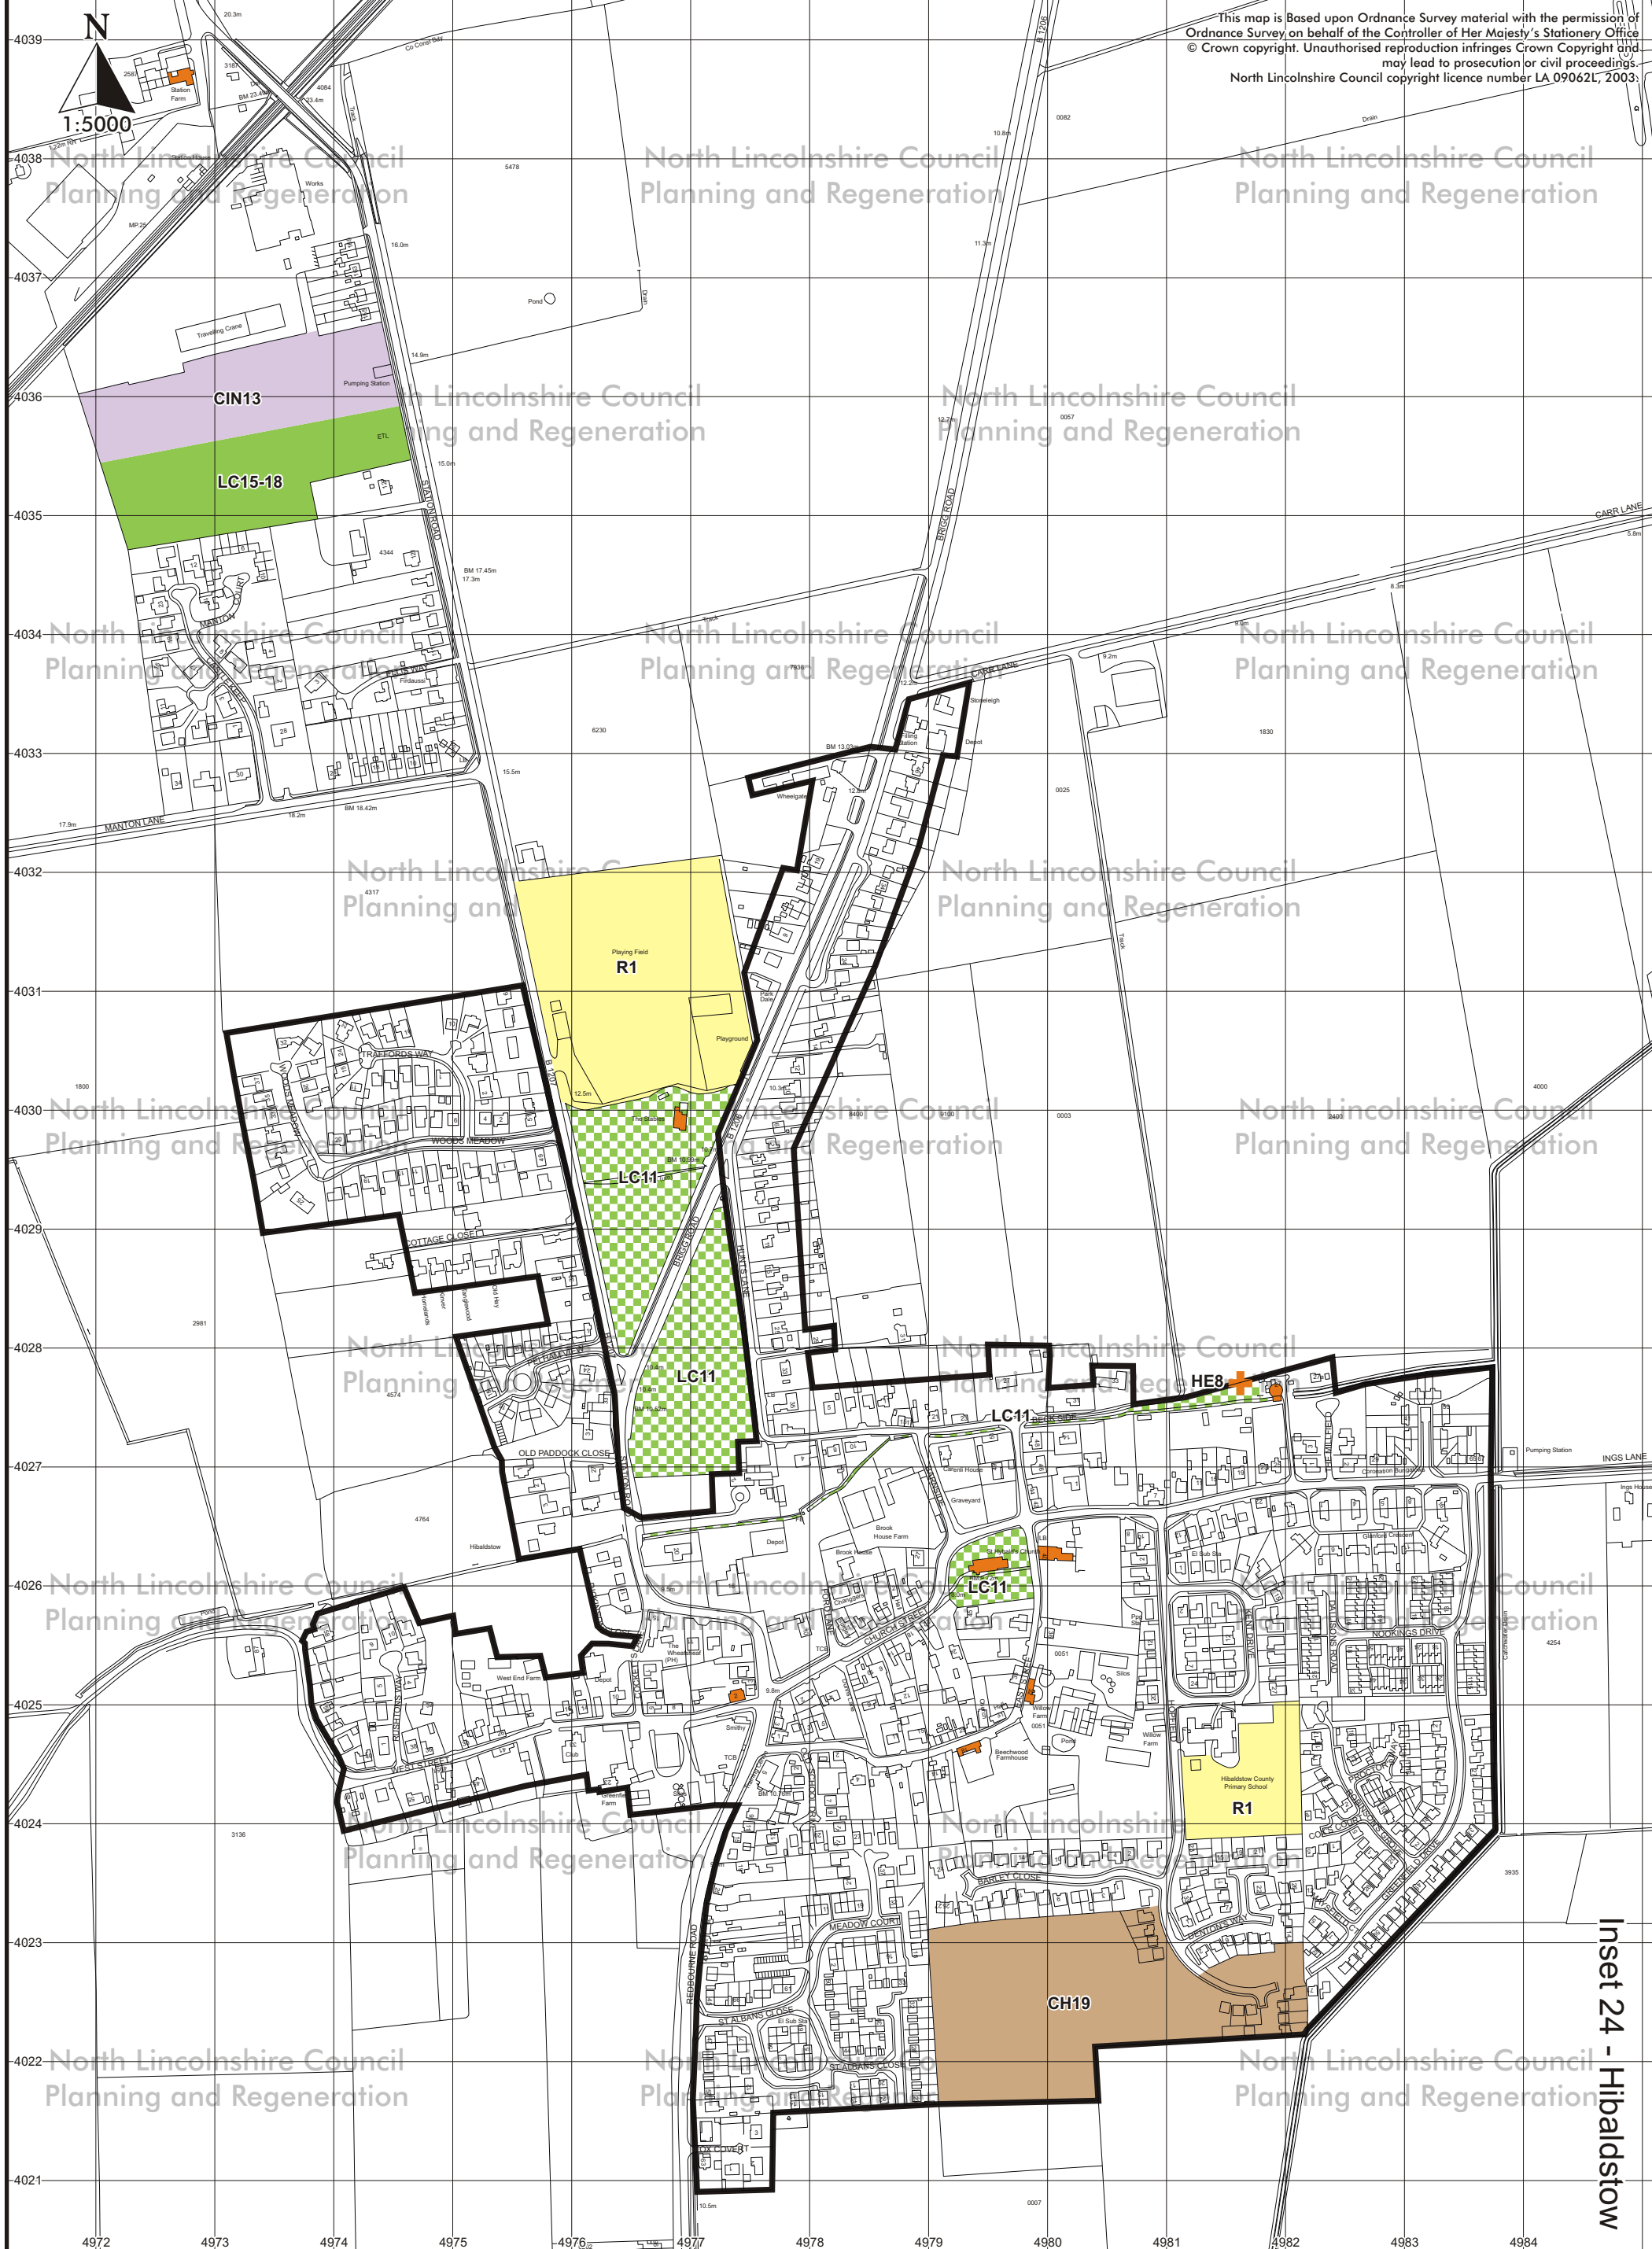

This map is Based upon Ordnance Survey material with the permission of Ordnance Survey on behalf of the Controller of Her Majesty's Stationery Office © Crown copyright. Unauthorised reproduction infringes Crown Copyright and may lead to prosecution or civil proceedings. North Lincolnshire Council copyright licence number LA 09062L, 2003.

Inset 24 - Hibaldstow