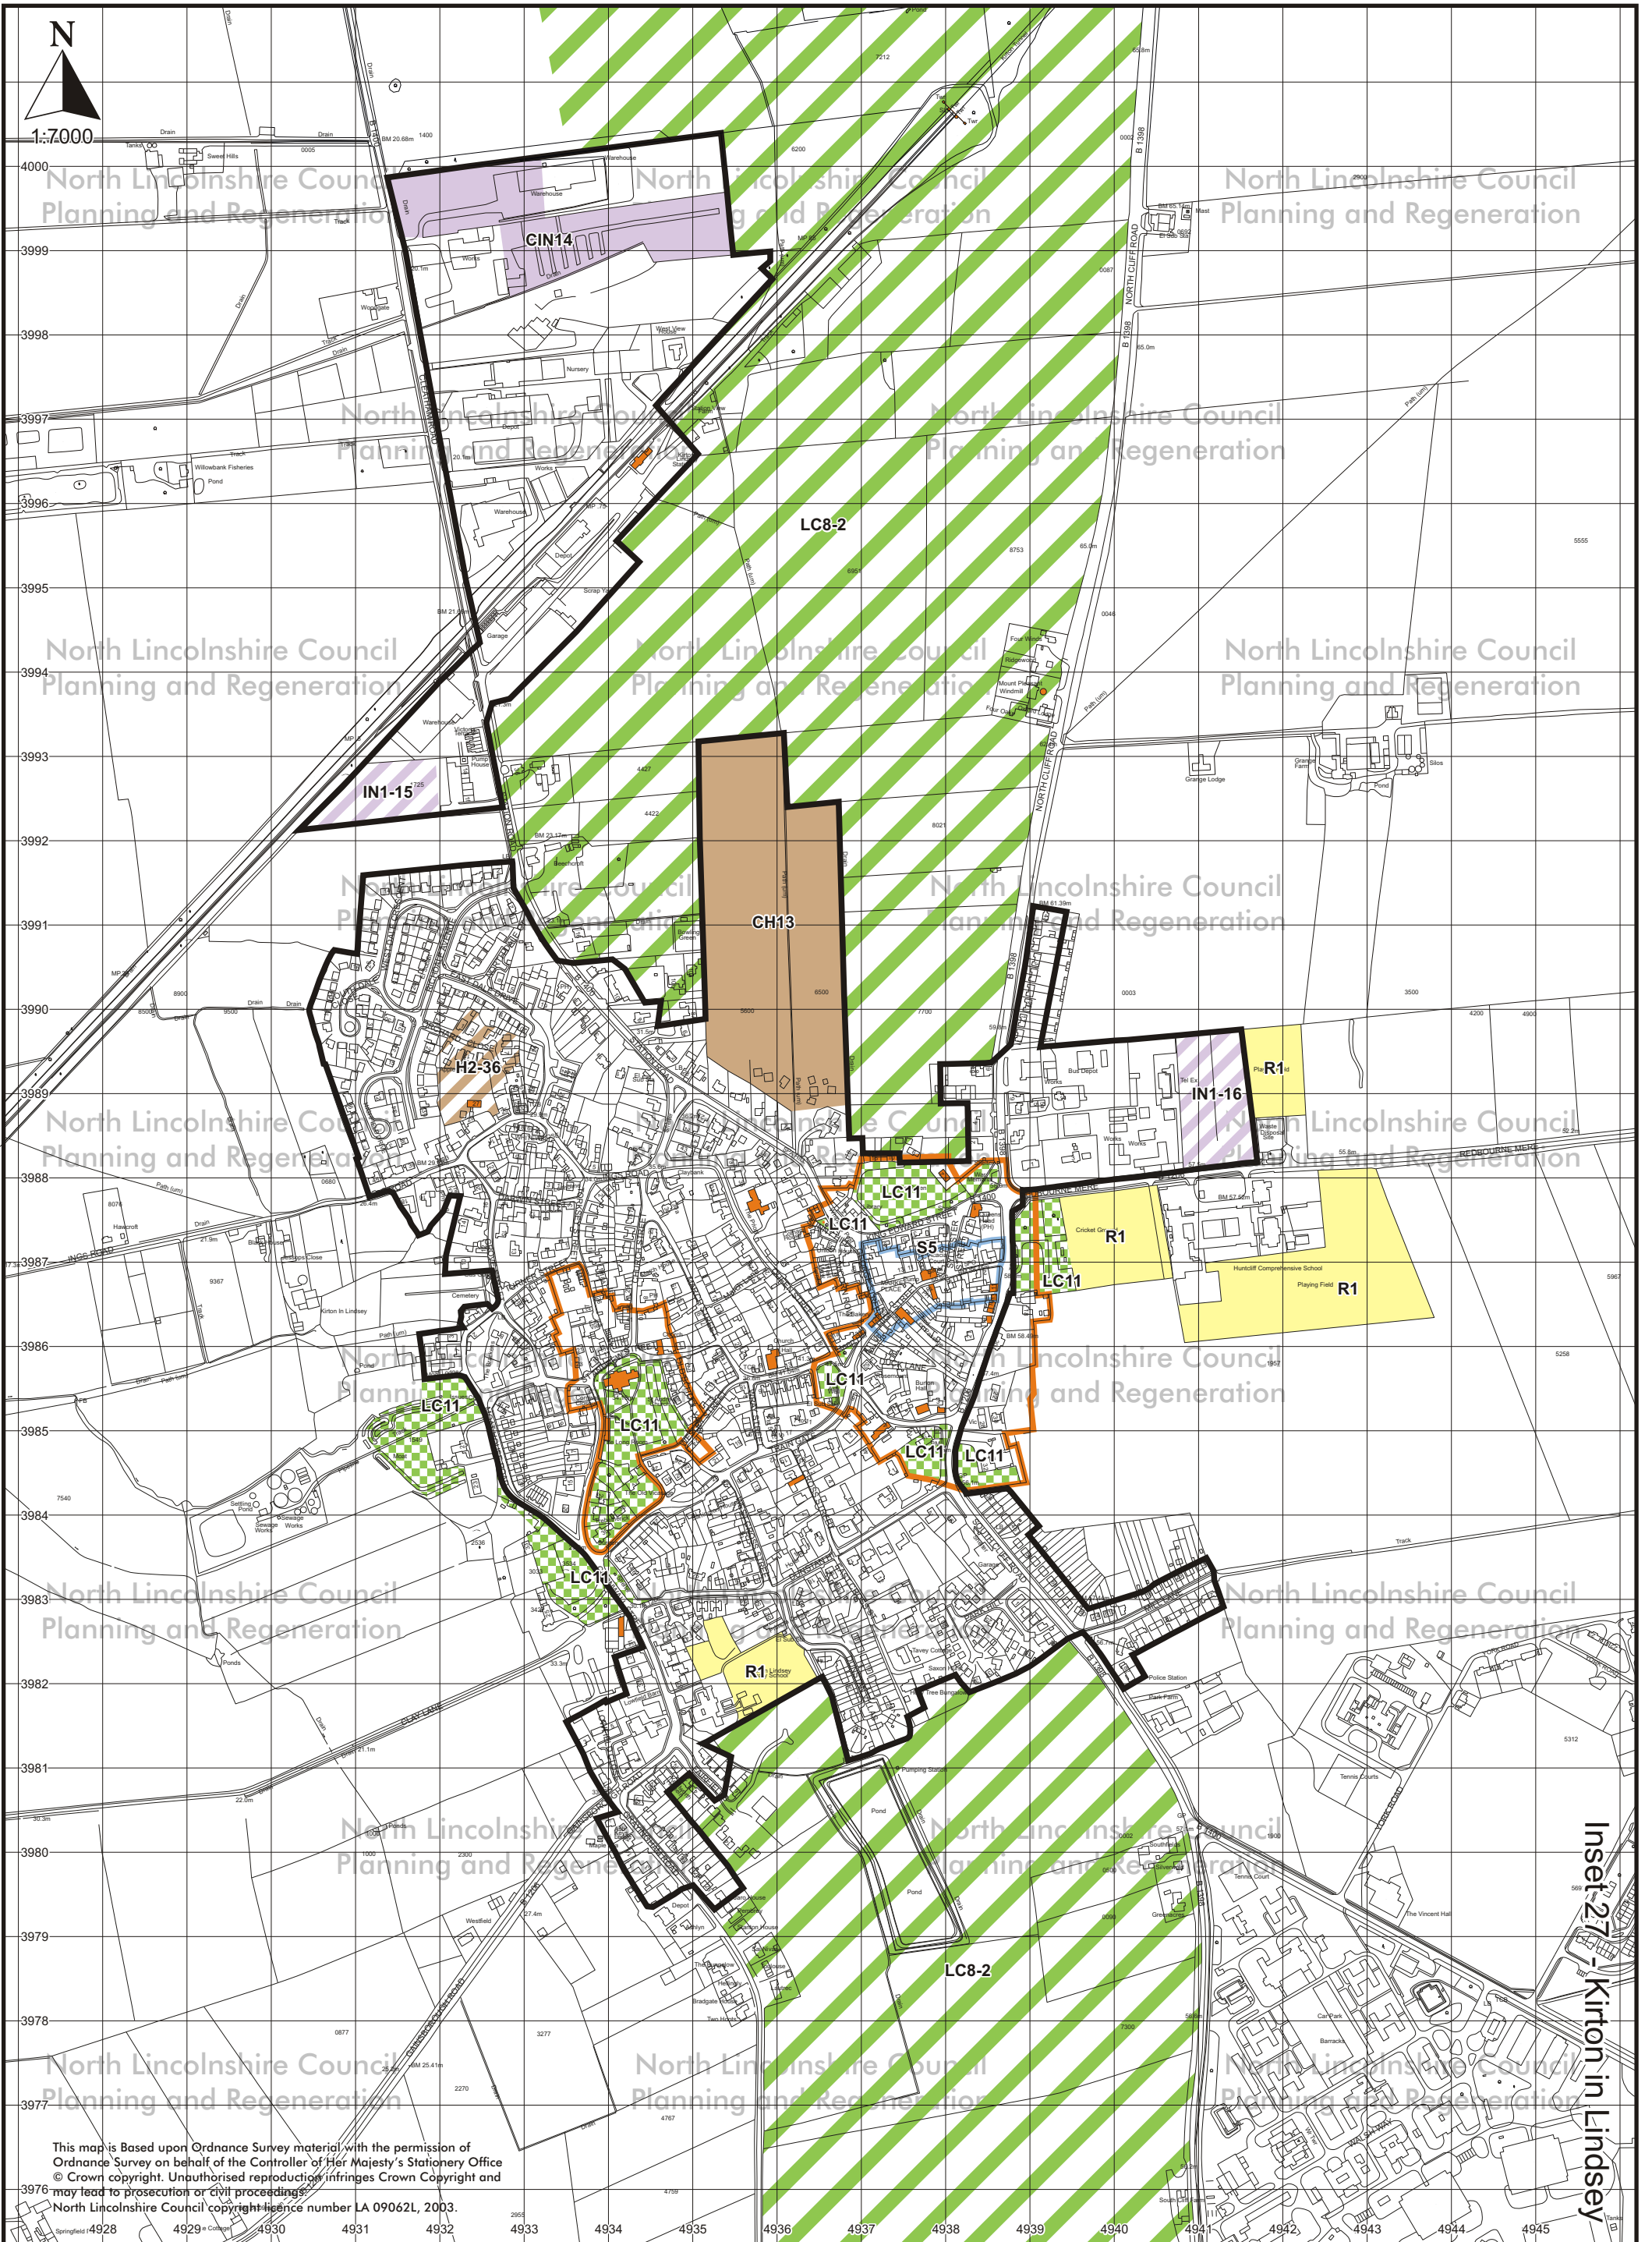

North Lincolnshire Local Plan - Adopted Plan May 2003

Inset 27 - Kirton in Lindsey

This map is Based upon Ordnance Survey material with the permission of Ordnance Survey on behalf of the Controller of Her Majesty's Stationary Office © Crown copyright. Unauthorised reproduction infringes Crown Copyright and may lead to prosecution or civil proceedings.  
North Lincolnshire Council copyright licence number LA 09062L, 2003.