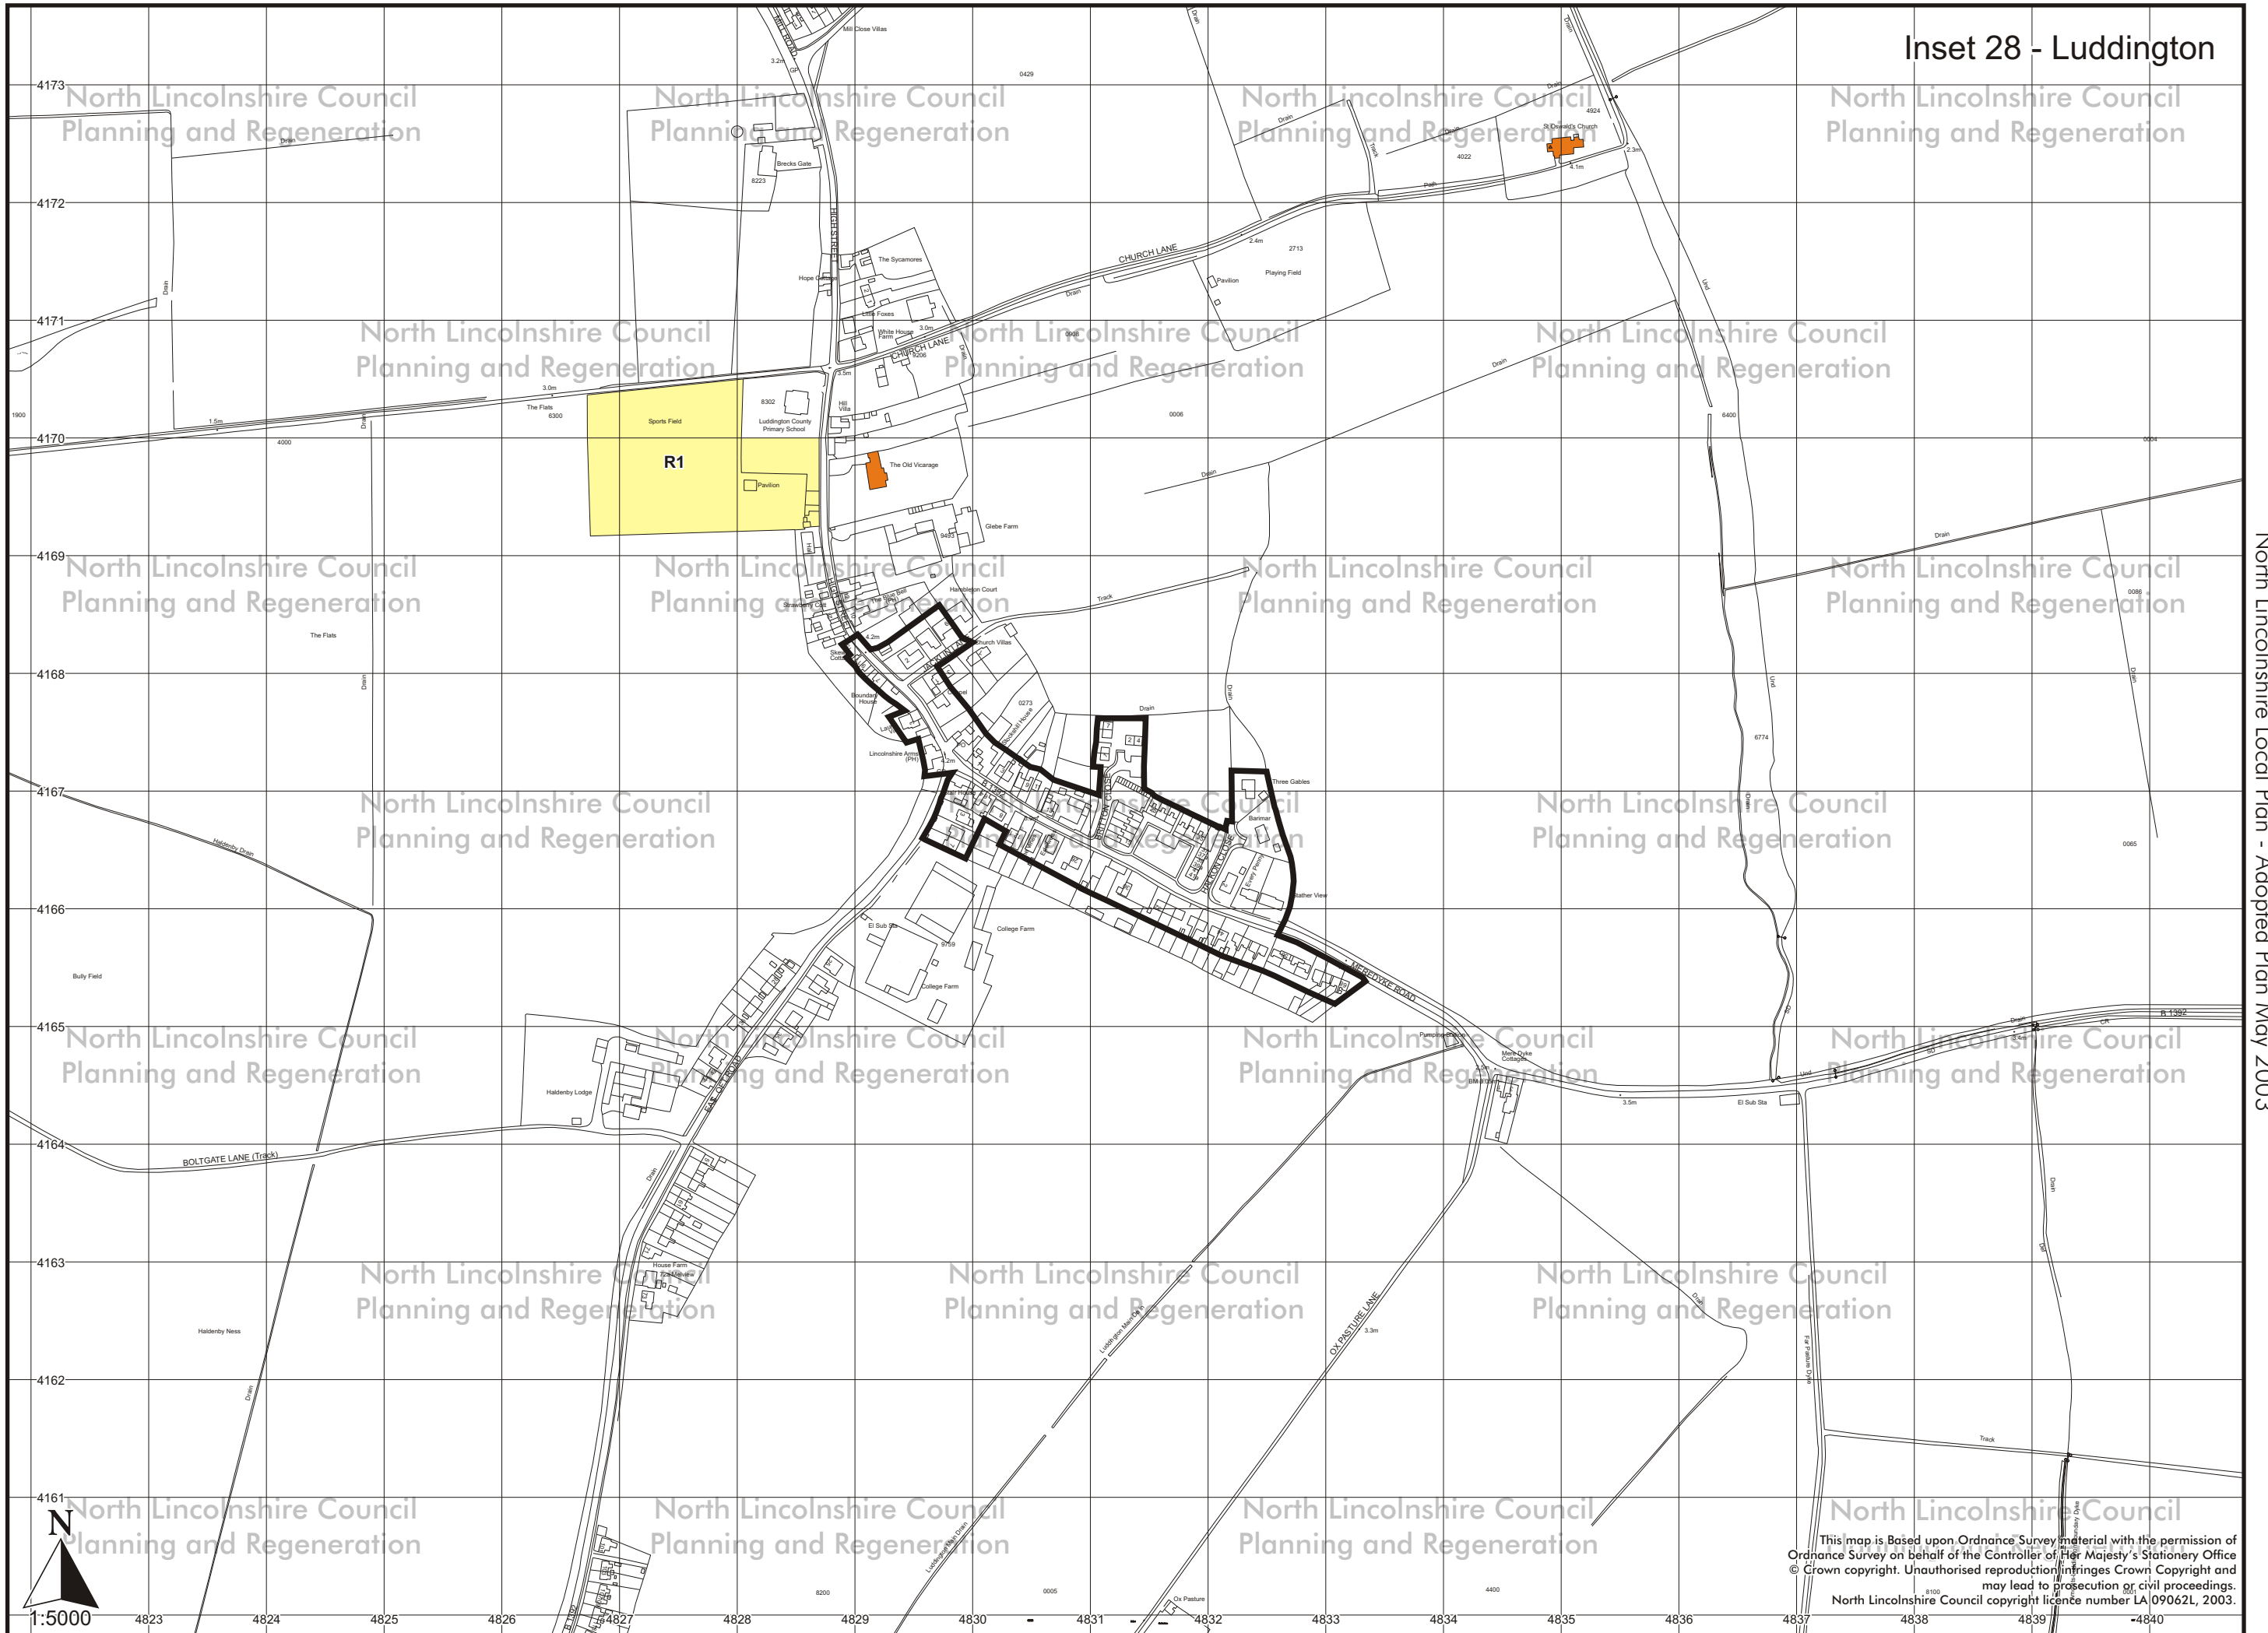

Inset 28 - Luddington

North Lincolnshire Local Plan - Adopted Plan May 2003

This map is Based upon Ordnance Survey material with the permission of Ordnance Survey on behalf of the Controller of Her Majesty's Stationary Office © Crown copyright. Unauthorised reproduction infringes Crown Copyright and may lead to prosecution or civil proceedings. North Lincolnshire Council copyright licence number LA 09062L, 2003.