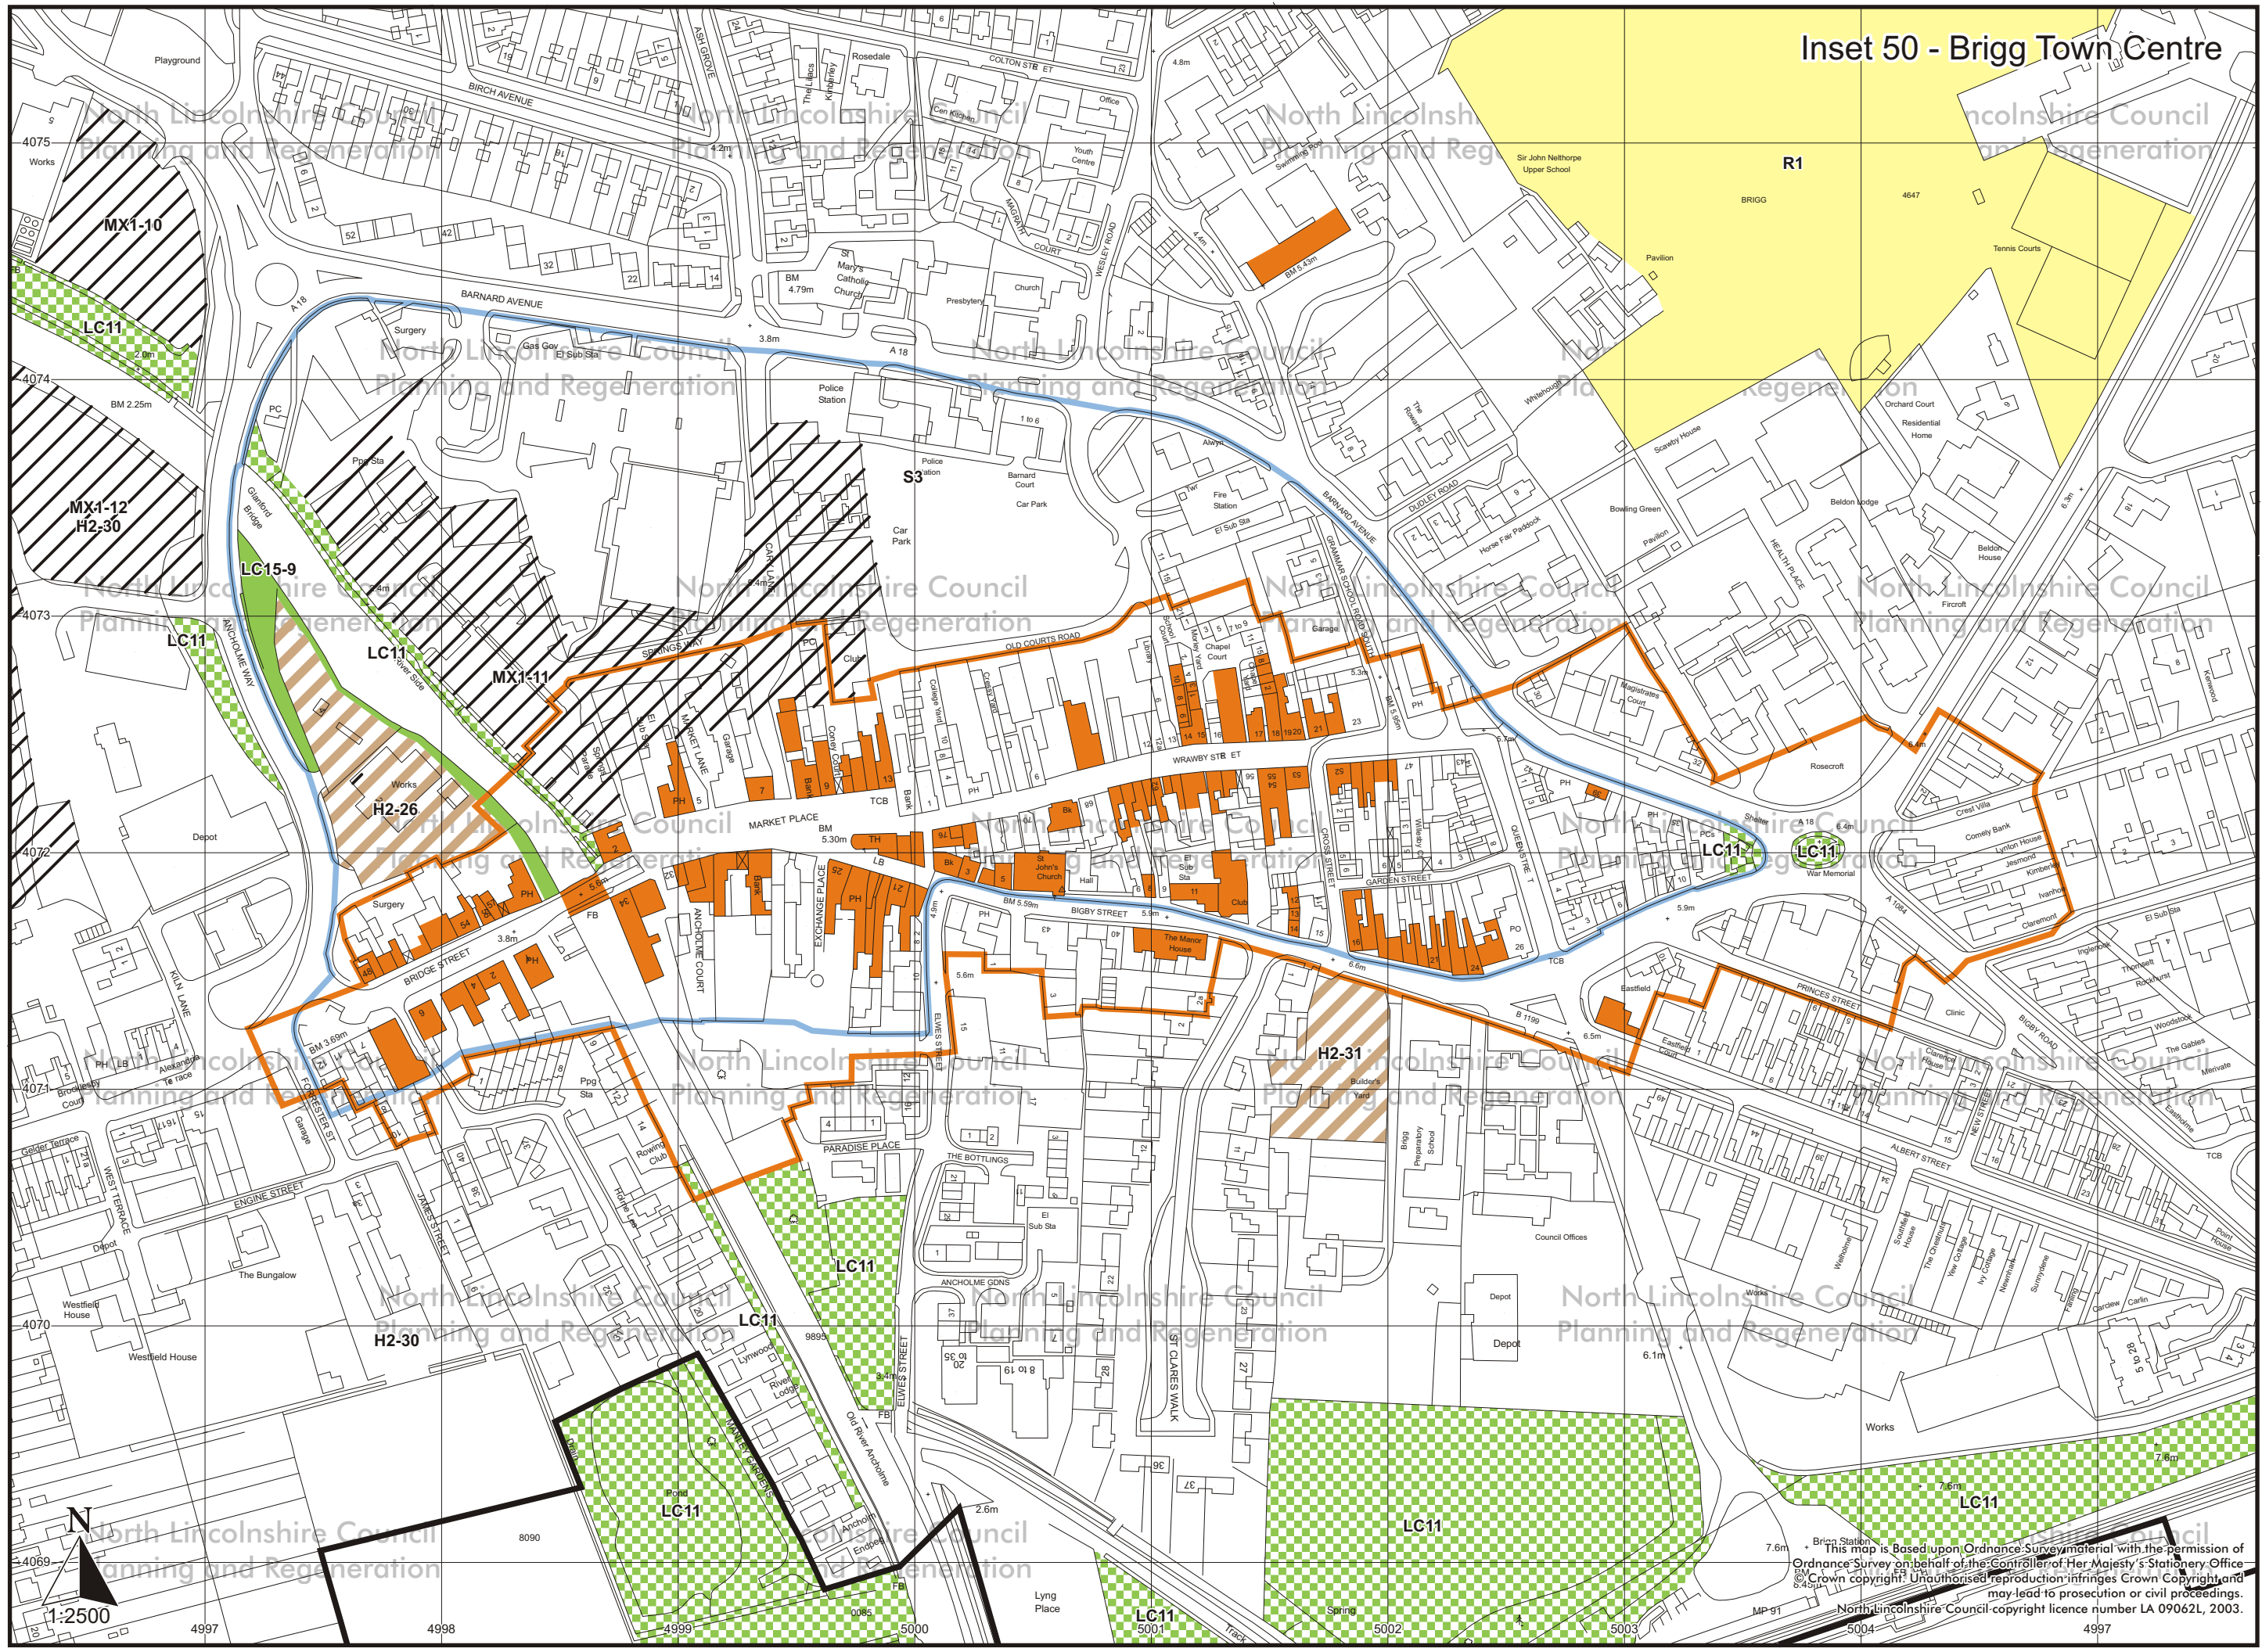

# Inset 50 - Brigg Town Centre

North Lincolnshire Local Plan - Adopted Plan May 2003

This map is based upon Ordnance Survey material with the permission of Ordnance Survey on behalf of the Controller of Her Majesty's Stationery Office. © Crown copyright. Unauthorised reproduction infringes Crown Copyright and may lead to prosecution or civil proceedings. North Lincolnshire Council copyright licence number LA 09062L, 2003.