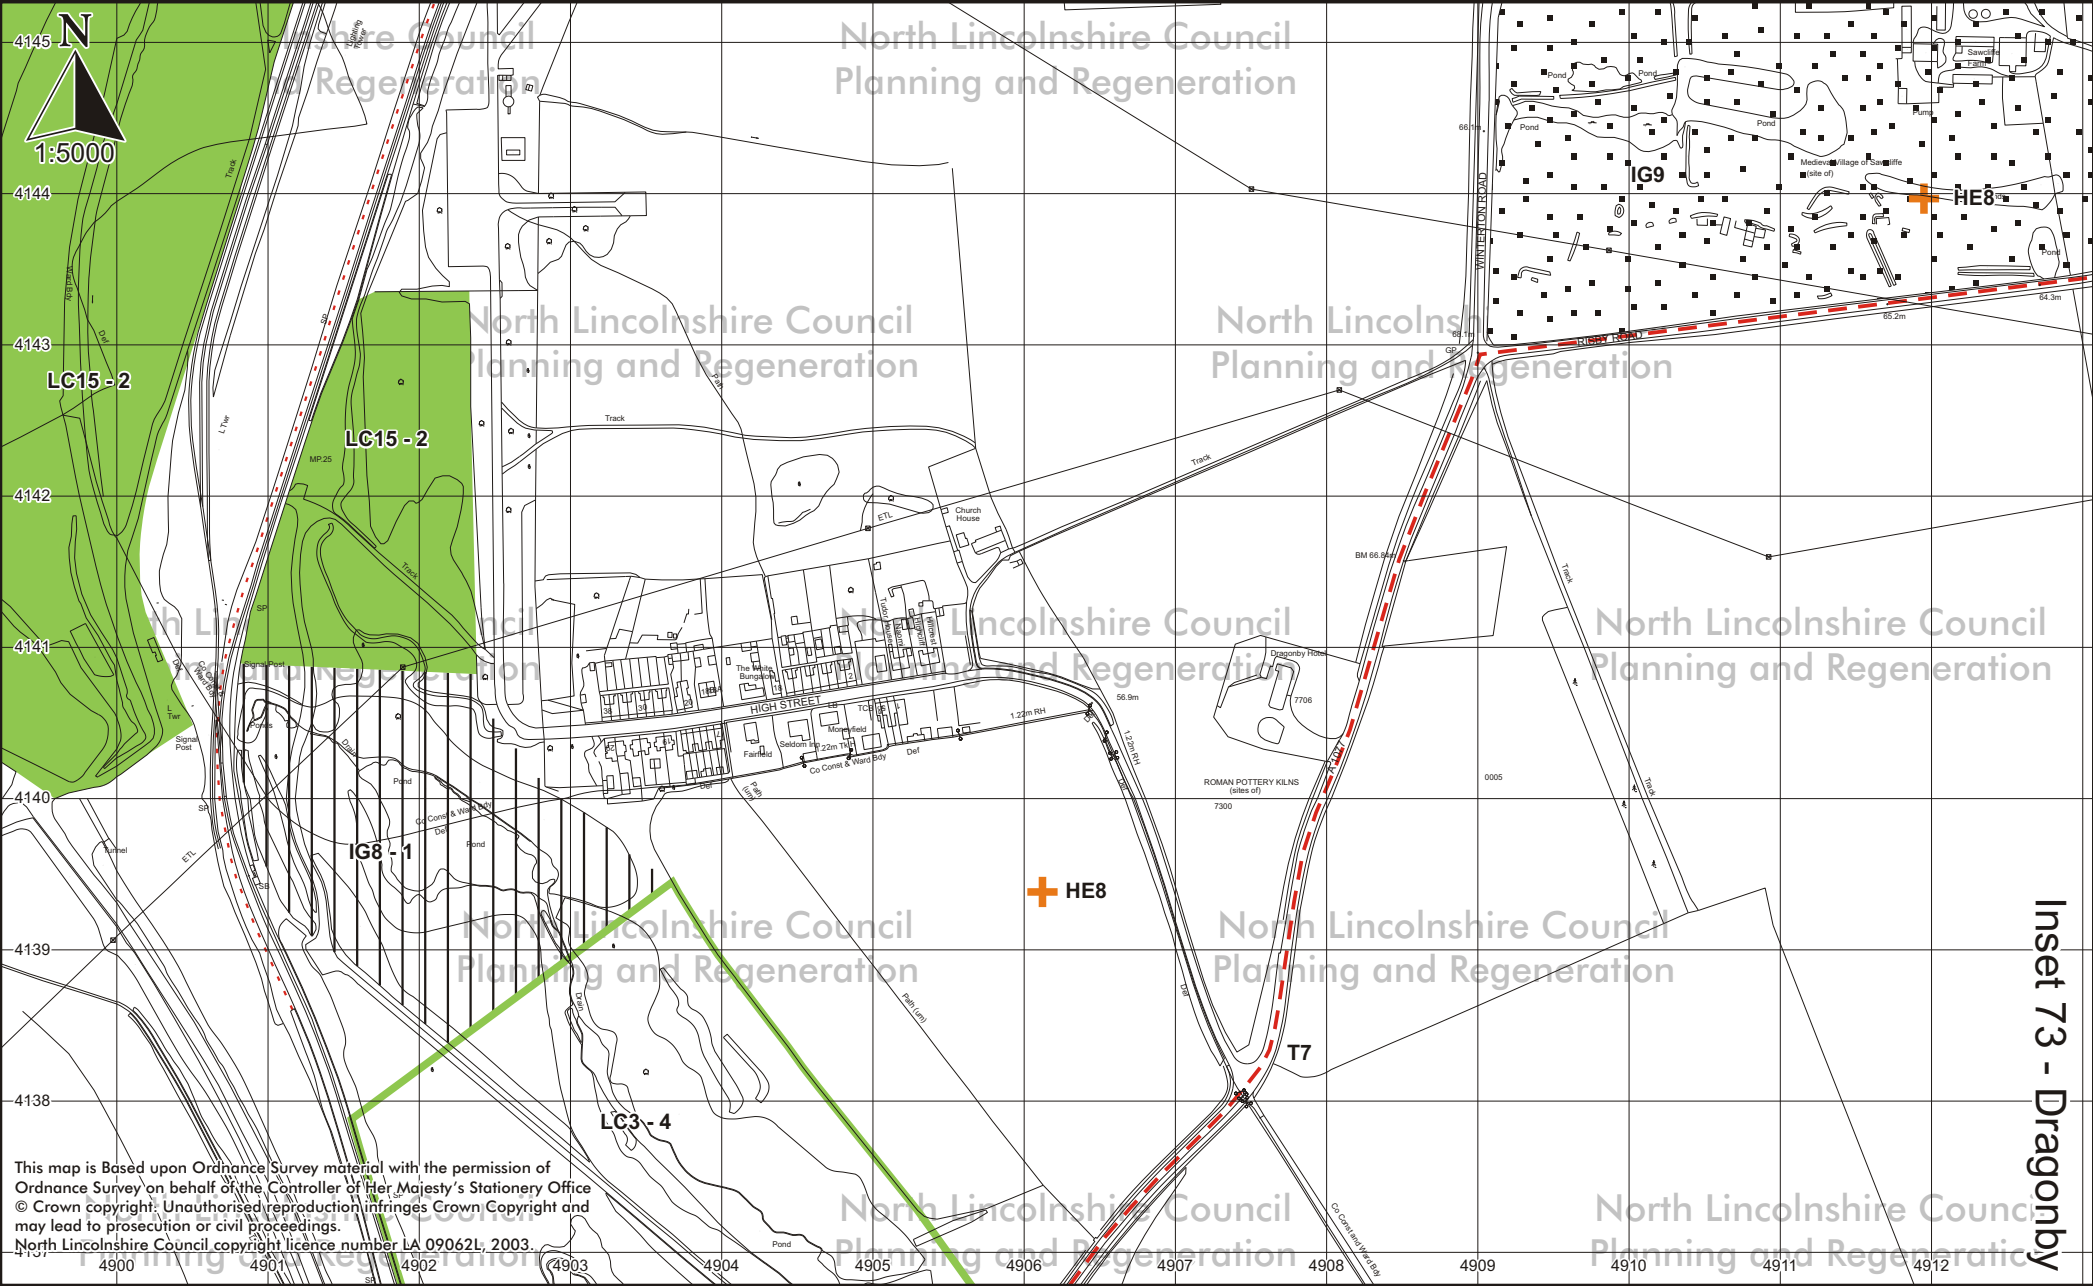

North Lincolnshire Local Plan - Adopted Plan May 2003

Inset 73 - Dragonby